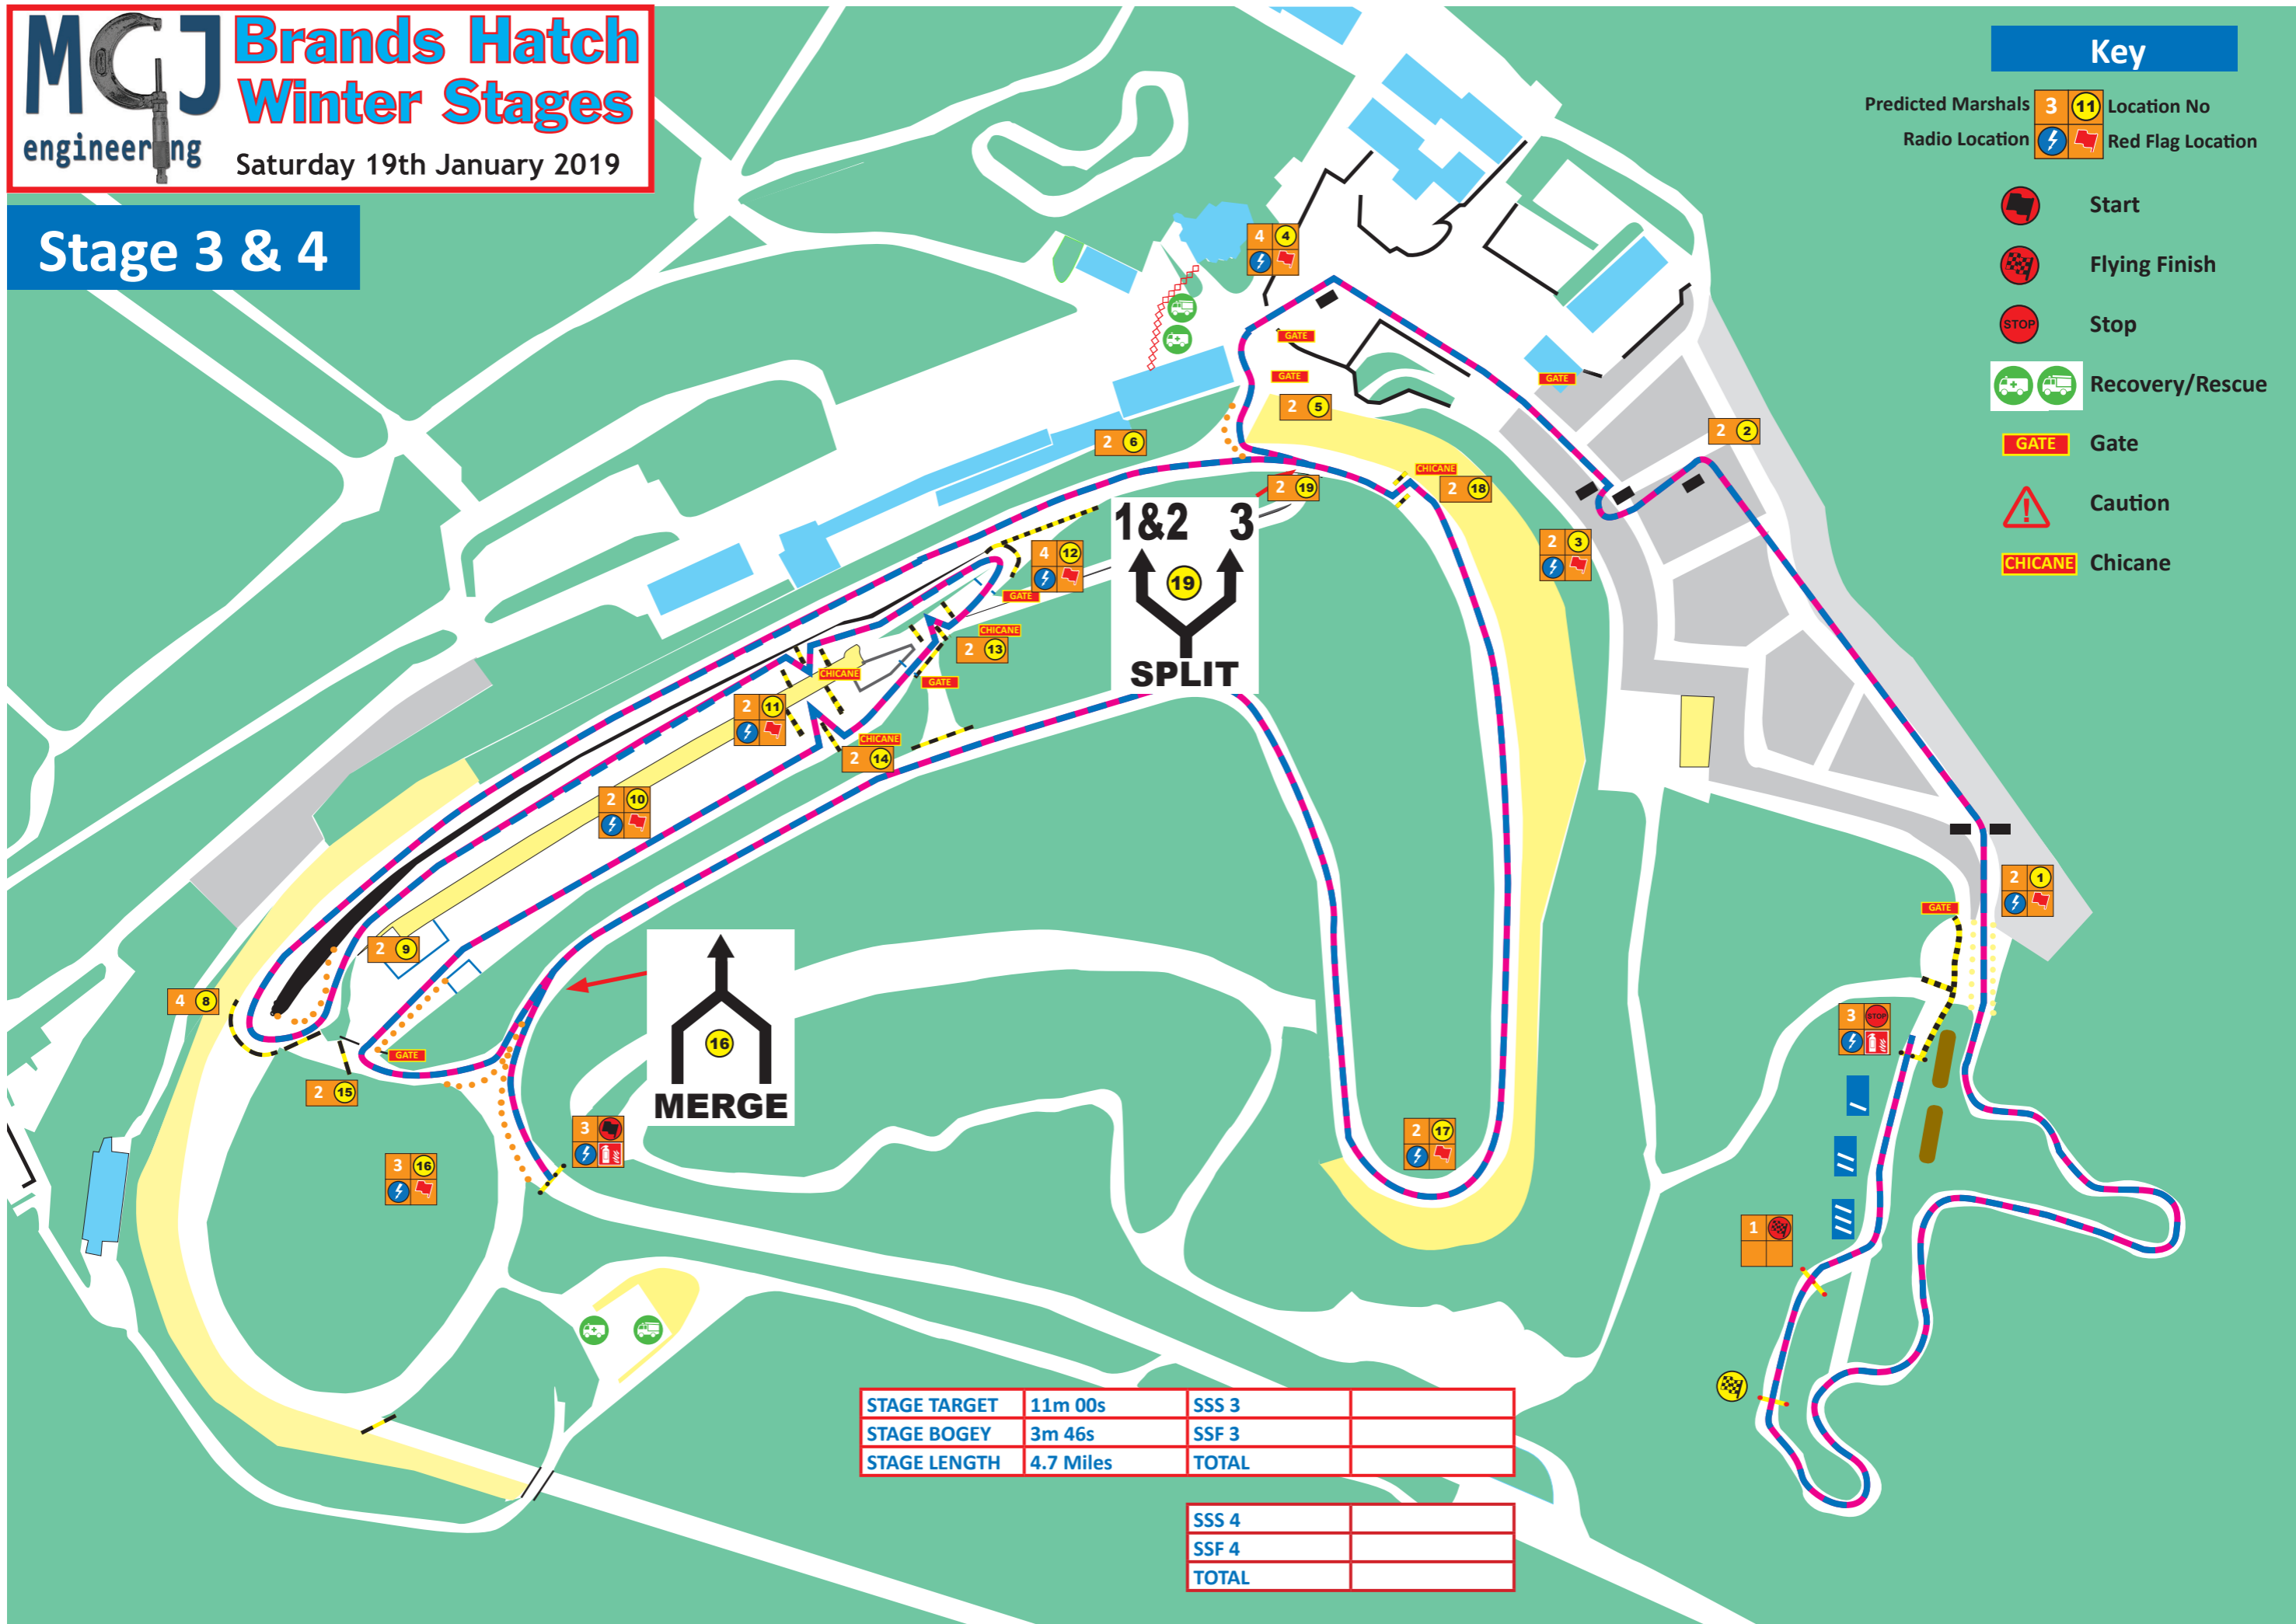

Stage 1 & 2

Key

- Predicted Marshals 3 11 Location No
- Radio Location ⚡ 🚩 Red Flag Location
- 🏁 Start
- 🏆 Flying Finish
- STOP Stop
- 🚑 Recovery/Rescue
- GATE Gate
- ⚠️ Caution
- CHICANE Chicane

STAGE TARGET	11m 00s	SSS 1	
STAGE BOGEY	3m 55s	SSF 1	
STAGE LENGTH	4.9 Miles	TOTAL	

SSS 2	
SSF 2	
TOTAL	

Stage 3 & 4

Key

Predicted Marshals 3 11 Location No
 Radio Location ⚡ 🚩 Red Flag Location

- Start
- Flying Finish
- Stop
- Recovery/Rescue
- Gate
- Caution
- Chicane

STAGE TARGET	11m 00s	SSS 3	
STAGE BOGEY	3m 46s	SSF 3	
STAGE LENGTH	4.7 Miles	TOTAL	

SSS 4	
SSF 4	
TOTAL	

Stage 5 & 6

Key

- Predicted Marshals 3 11 Location No
- Radio Location ⚡ 🚩 Red Flag Location
- Start
- Flying Finish
- Stop
- Recovery/Rescue
- GATE Gate
- Caution
- CHICANE Chicane

STAGE TARGET	11m 00s	SSS 5	
STAGE BOGEY	3m 50s	SSF 5	
STAGE LENGTH	4.8 Miles	TOTAL	

SSS 6	
SSF 6	
TOTAL	

Stage 7 & 8

Key

- Predicted Marshals 3 11 Location No
- Radio Location ⚡ 🚩 Red Flag Location
- Start
- Flying Finish
- Stop
- Recovery/Rescue
- GATE Gate
- Caution
- CHICANE Chicane

STAGE TARGET	11m 00s	SSS 7	
STAGE BOGEY	4m 19s	SSF 7	
STAGE LENGTH	5.4 Miles	TOTAL	