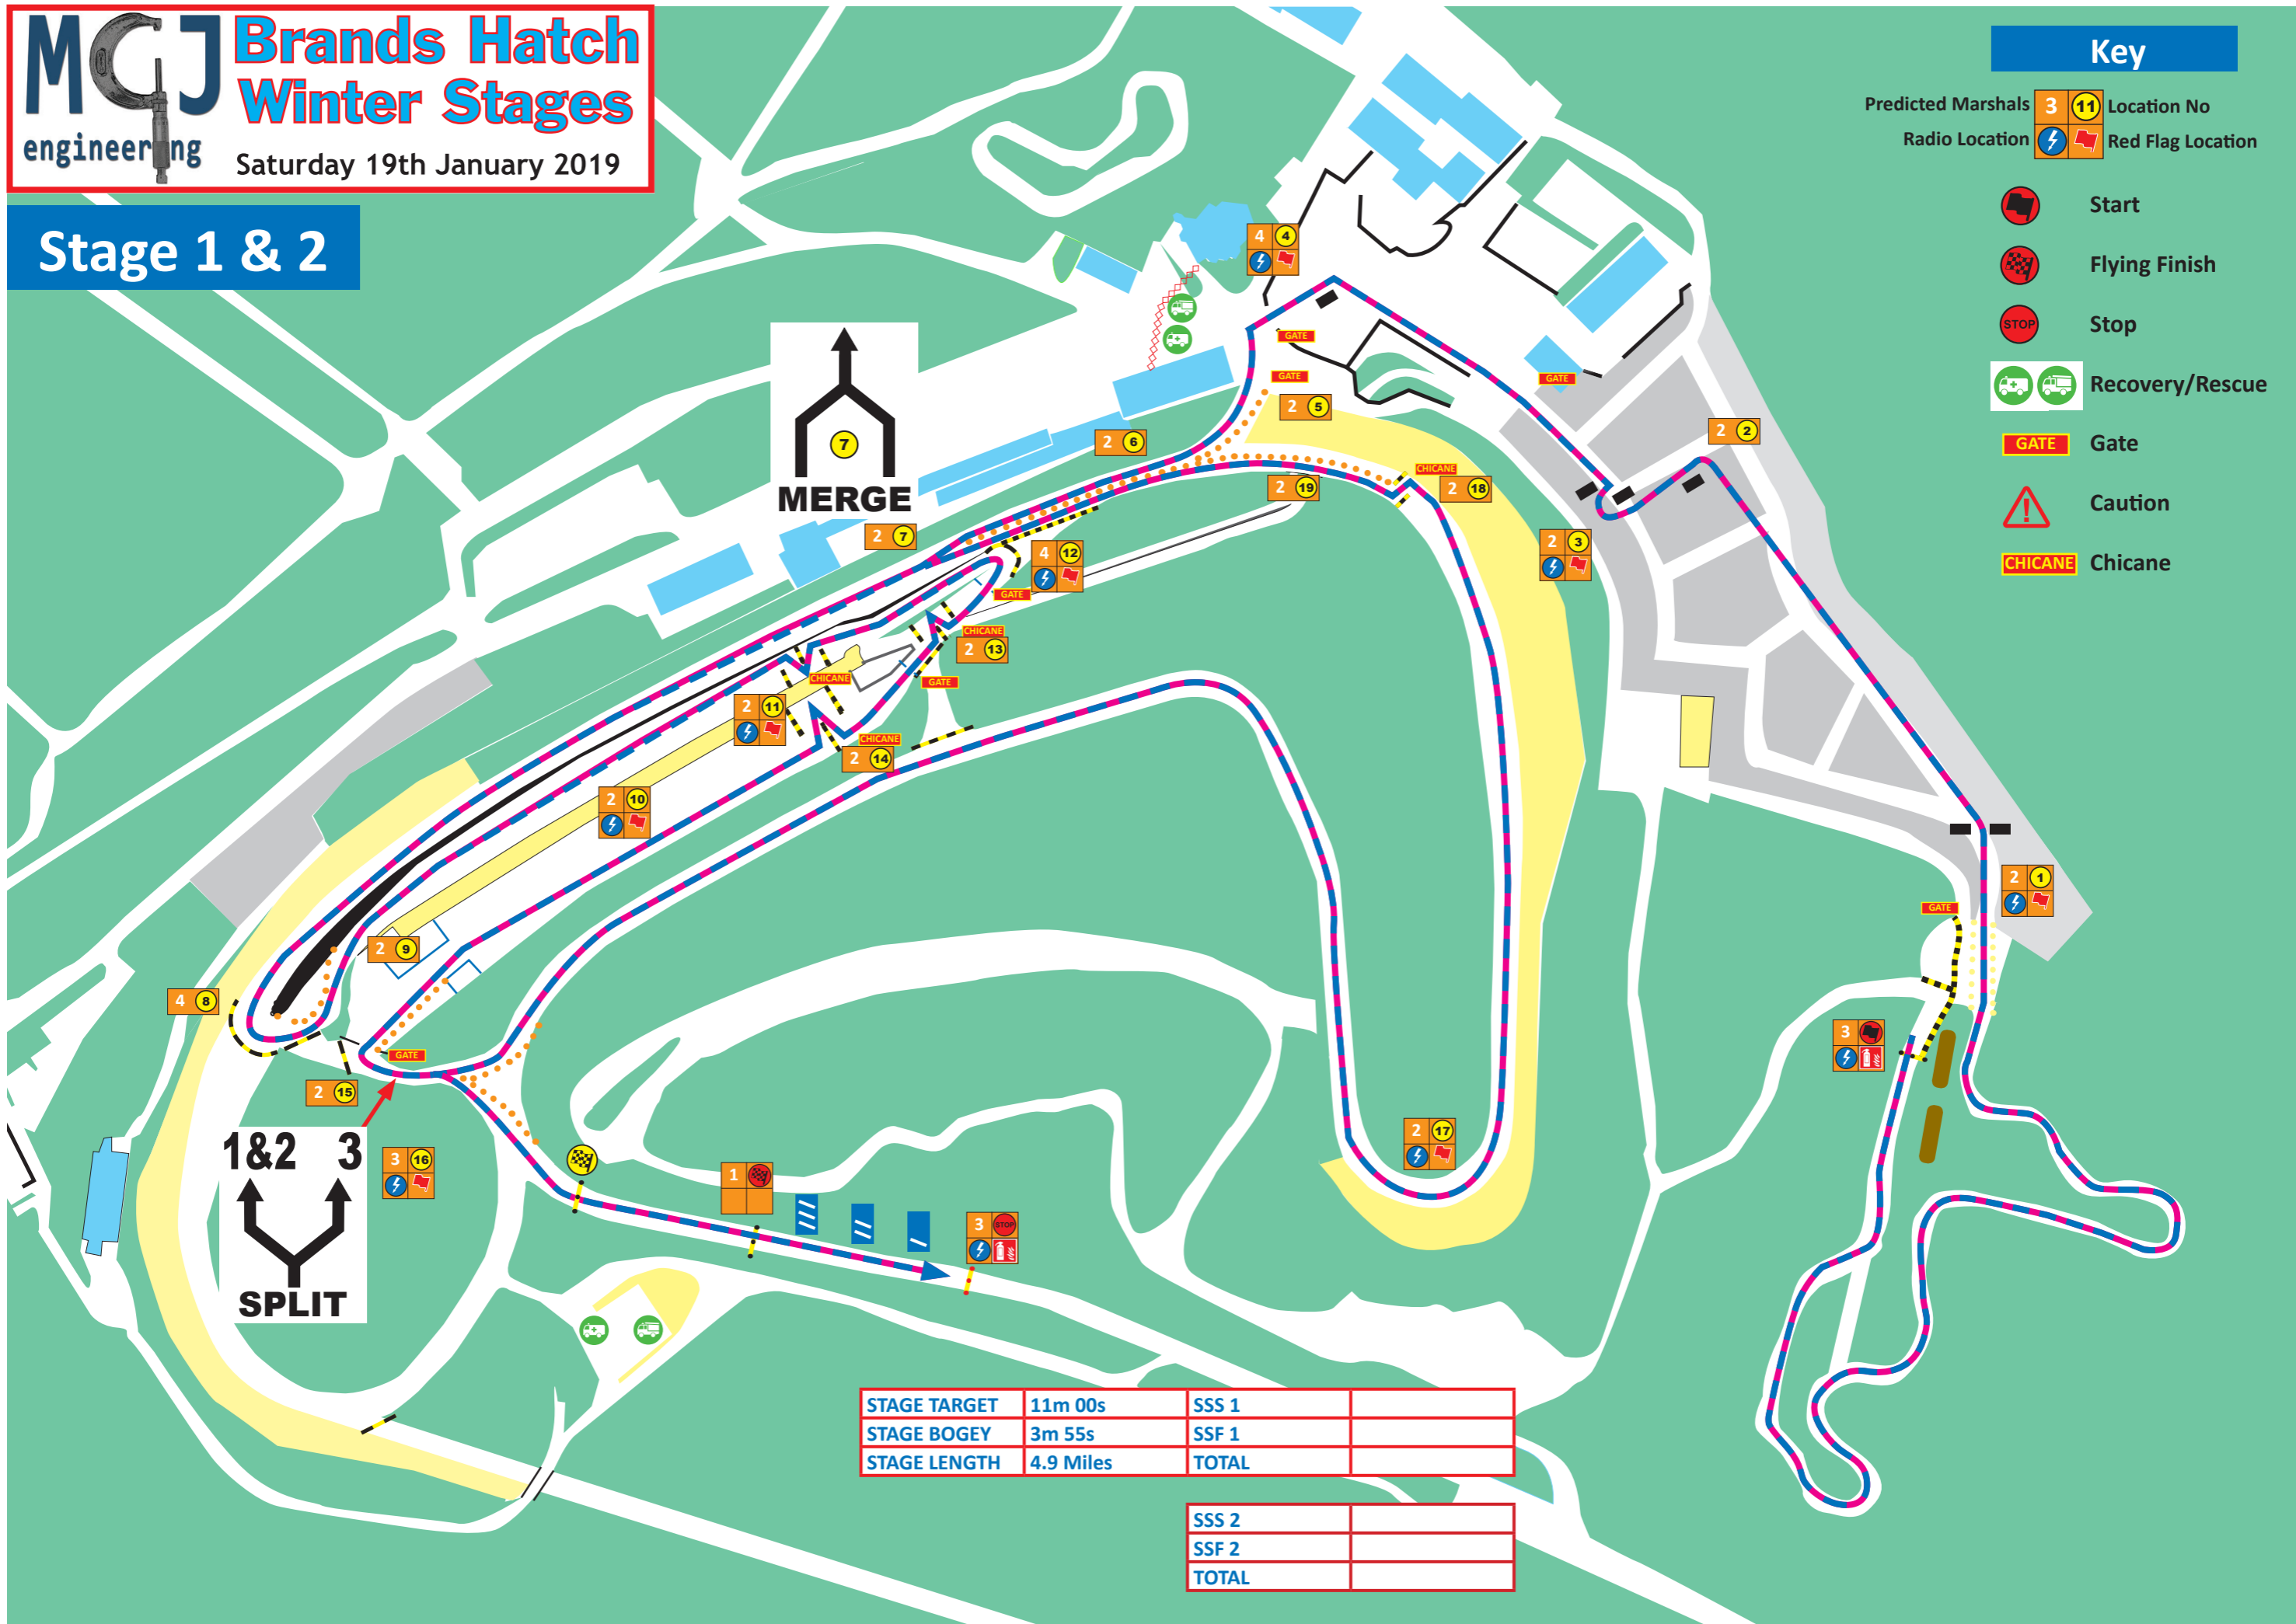

Stage 1 & 2

Key

- Predicted Marshals 3 11 Location No
- Radio Location ⚡ 🚩 Red Flag Location
- 🏁 Start
- 🏆 Flying Finish
- STOP Stop
- 🚑 Recovery/Rescue
- GATE Gate
- ⚠️ Caution
- CHICANE Chicane

STAGE TARGET	11m 00s	SSS 1	
STAGE BOGEY	3m 55s	SSF 1	
STAGE LENGTH	4.9 Miles	TOTAL	

SSS 2	
SSF 2	
TOTAL	

Stage 3 & 4

Key

Predicted Marshals 3 11 Location No
 Radio Location ⚡ 🚩 Red Flag Location

- Start
- Flying Finish
- Stop
- Recovery/Rescue
- Gate
- Caution
- Chicane

STAGE TARGET	11m 00s	SSS 3	
STAGE BOGEY	3m 46s	SSF 3	
STAGE LENGTH	4.7 Miles	TOTAL	

SSS 4	
SSF 4	
TOTAL	

Stage 5 & 6

Key

- Predicted Marshals 3 11 Location No
- Radio Location ⚡ 🚩 Red Flag Location
- Start
- Flying Finish
- Stop
- Recovery/Rescue
- GATE Gate
- Caution
- CHICANE Chicane

STAGE TARGET	11m 00s	SSS 5	
STAGE BOGEY	3m 50s	SSF 5	
STAGE LENGTH	4.8 Miles	TOTAL	

SSS 6	
SSF 6	
TOTAL	

Stage 7 & 8

Key

- Predicted Marshals 3 11 Location No
- Radio Location ⚡ 🚩 Red Flag Location
- Start
- Flying Finish
- Stop
- Recovery/Rescue
- GATE Gate
- Caution
- CHICANE Chicane

STAGE TARGET	11m 00s	SSS 7	
STAGE BOGEY	4m 19s	SSF 7	
STAGE LENGTH	5.4 Miles	TOTAL	