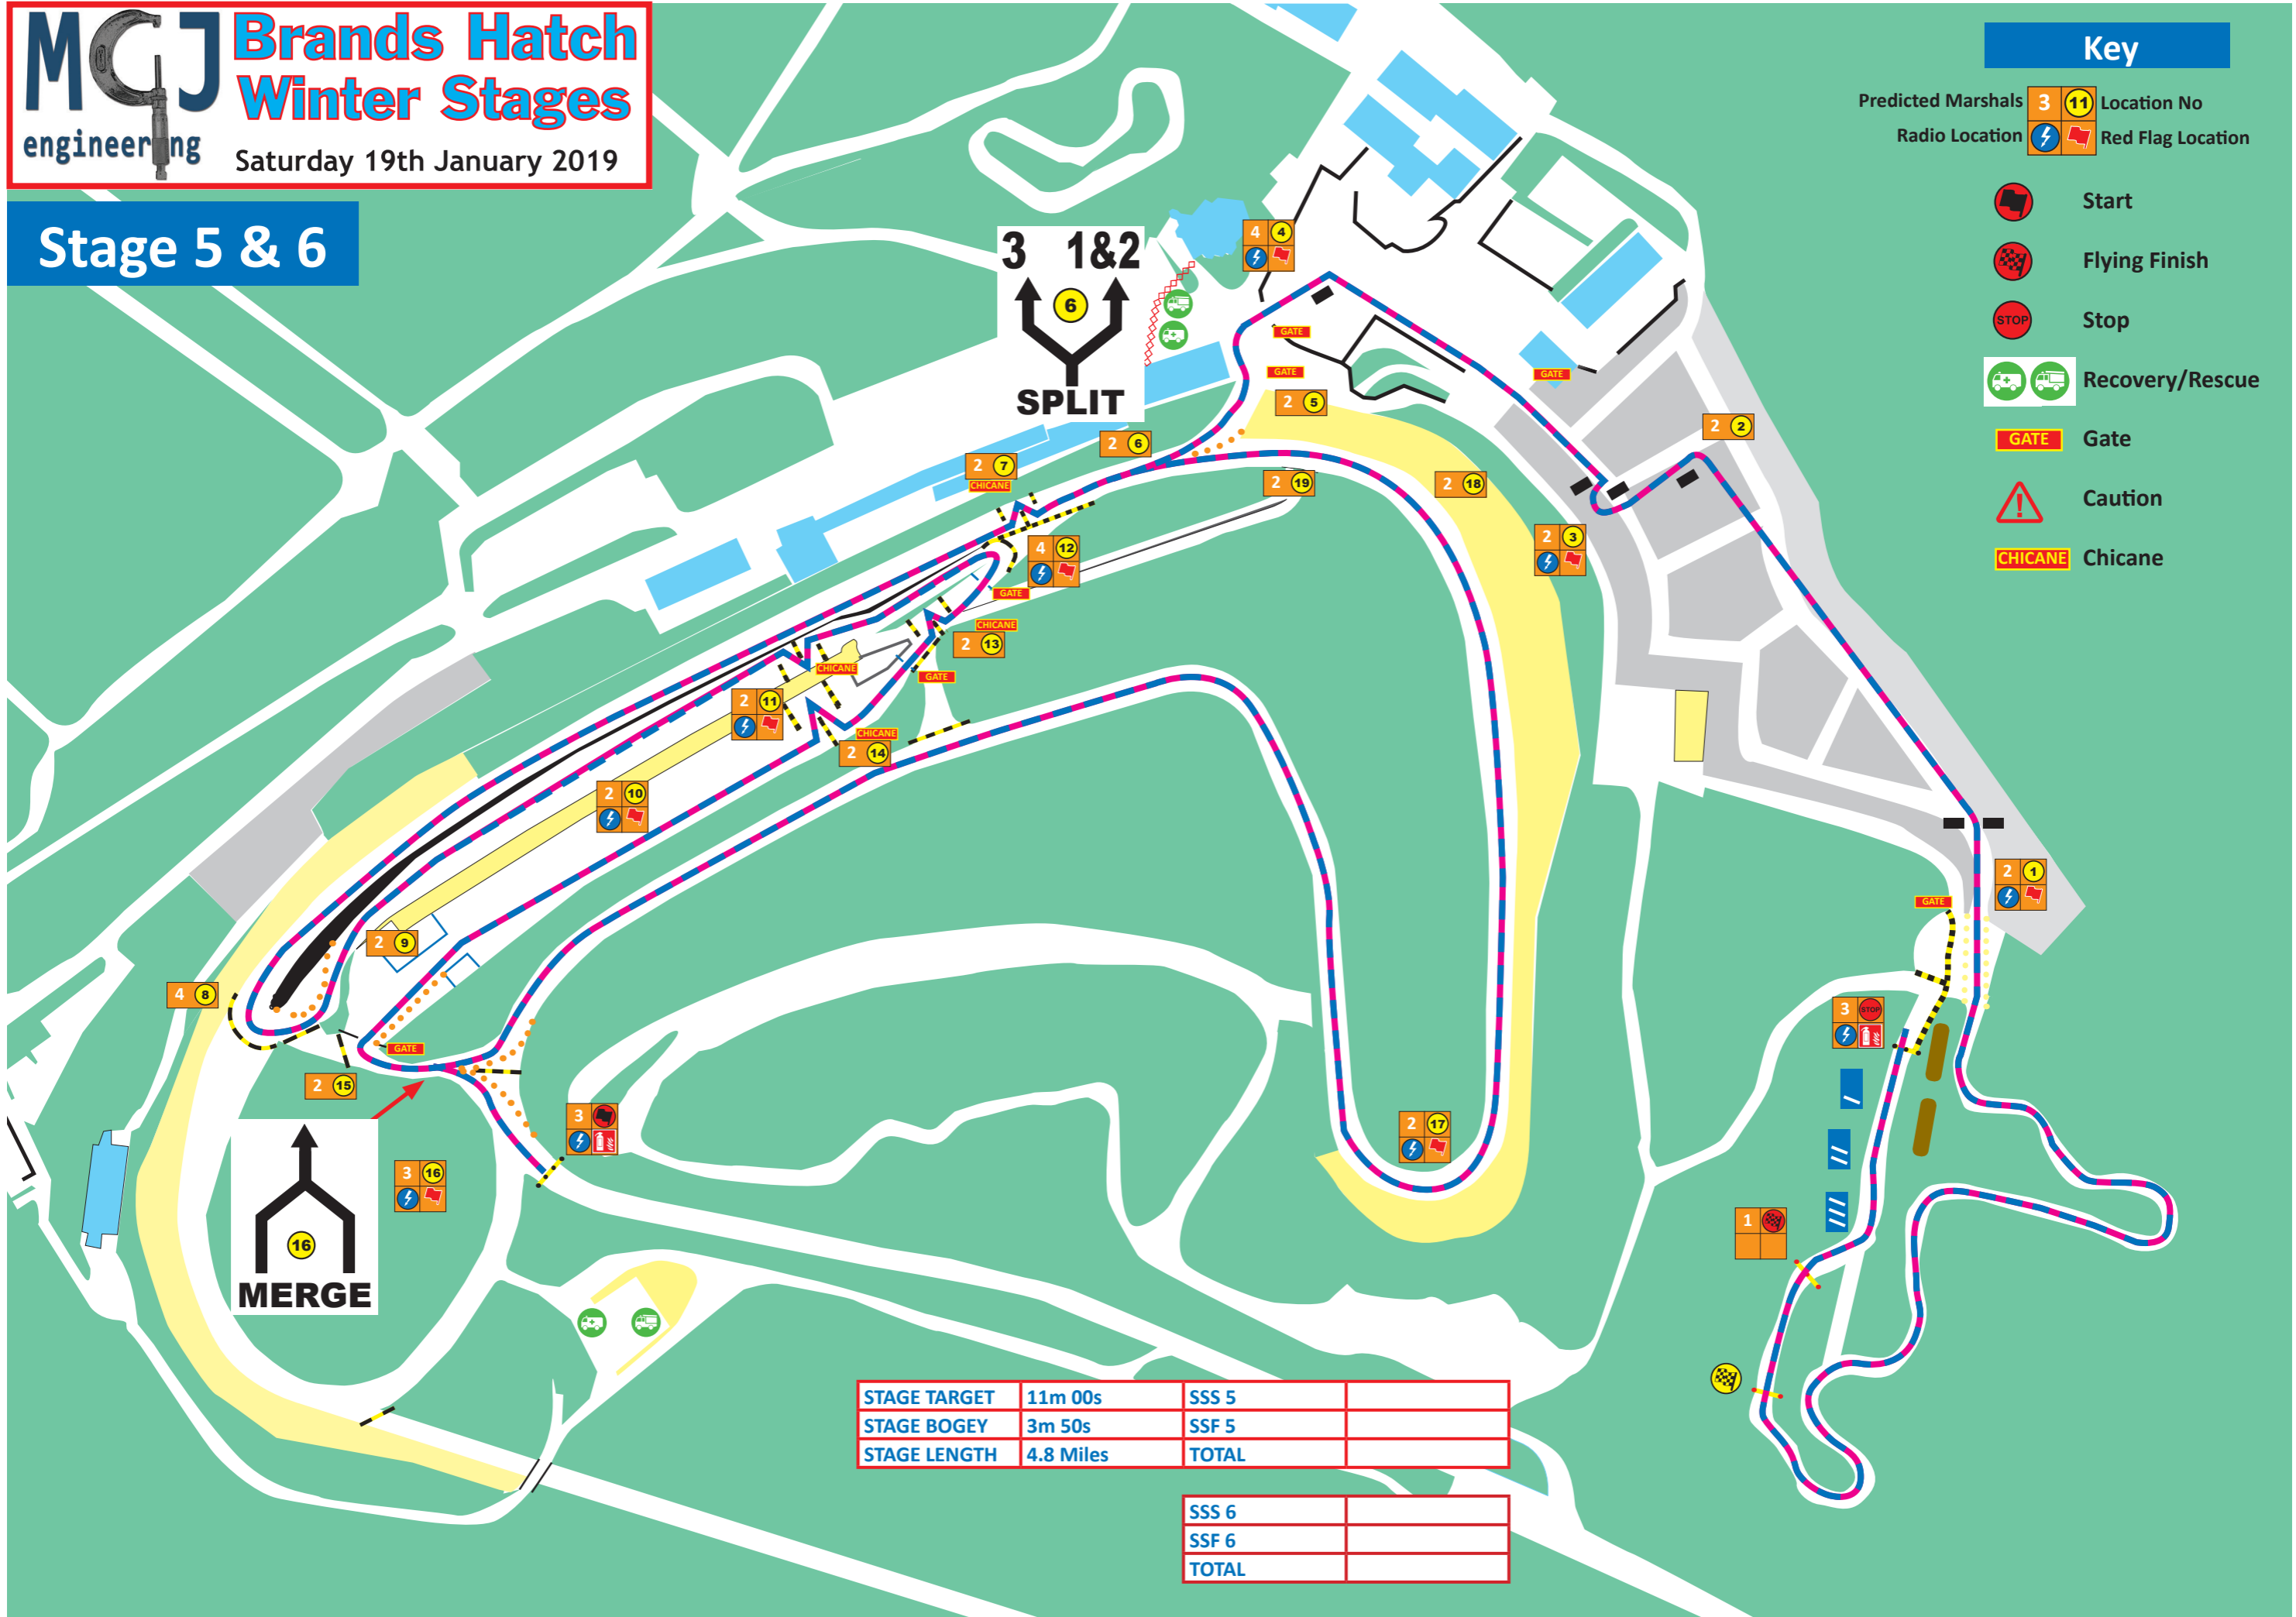

Stage 1 & 2

Key

- Predicted Marshals 3 11 Location No
- Radio Location ⚡ 🚩 Red Flag Location
- 🏁 Start
- 🏆 Flying Finish
- STOP Stop
- 🚑 Recovery/Rescue
- GATE Gate
- ⚠️ Caution
- CHICANE Chicane

STAGE TARGET	11m 00s	SSS 1	
STAGE BOGEY	3m 55s	SSF 1	
STAGE LENGTH	4.9 Miles	TOTAL	

SSS 2	
SSF 2	
TOTAL	

Stage 3 & 4

Key

Predicted Marshals 3 11 Location No
 Radio Location ⚡ 🚩 Red Flag Location

- Start
- Flying Finish
- Stop
- Recovery/Rescue
- Gate
- Caution
- Chicane

STAGE TARGET	11m 00s	SSS 3	
STAGE BOGEY	3m 46s	SSF 3	
STAGE LENGTH	4.7 Miles	TOTAL	

SSS 4	
SSF 4	
TOTAL	

Stage 5 & 6

Key

- Predicted Marshals 3 11 Location No
- Radio Location ⚡ 🚩 Red Flag Location
- Start
- Flying Finish
- Stop
- Recovery/Rescue
- GATE Gate
- Caution
- CHICANE Chicane

STAGE TARGET	11m 00s	SSS 5	
STAGE BOGEY	3m 50s	SSF 5	
STAGE LENGTH	4.8 Miles	TOTAL	

SSS 6	
SSF 6	
TOTAL	

Stage 7 & 8

Key

- Predicted Marshals 3 11 Location No
- Radio Location ⚡ 🚩 Red Flag Location
- Start
- Flying Finish
- Stop
- Recovery/Rescue
- GATE Gate
- Caution
- CHICANE Chicane

STAGE TARGET	11m 00s	SSS 7	
STAGE BOGEY	4m 19s	SSF 7	
STAGE LENGTH	5.4 Miles	TOTAL	