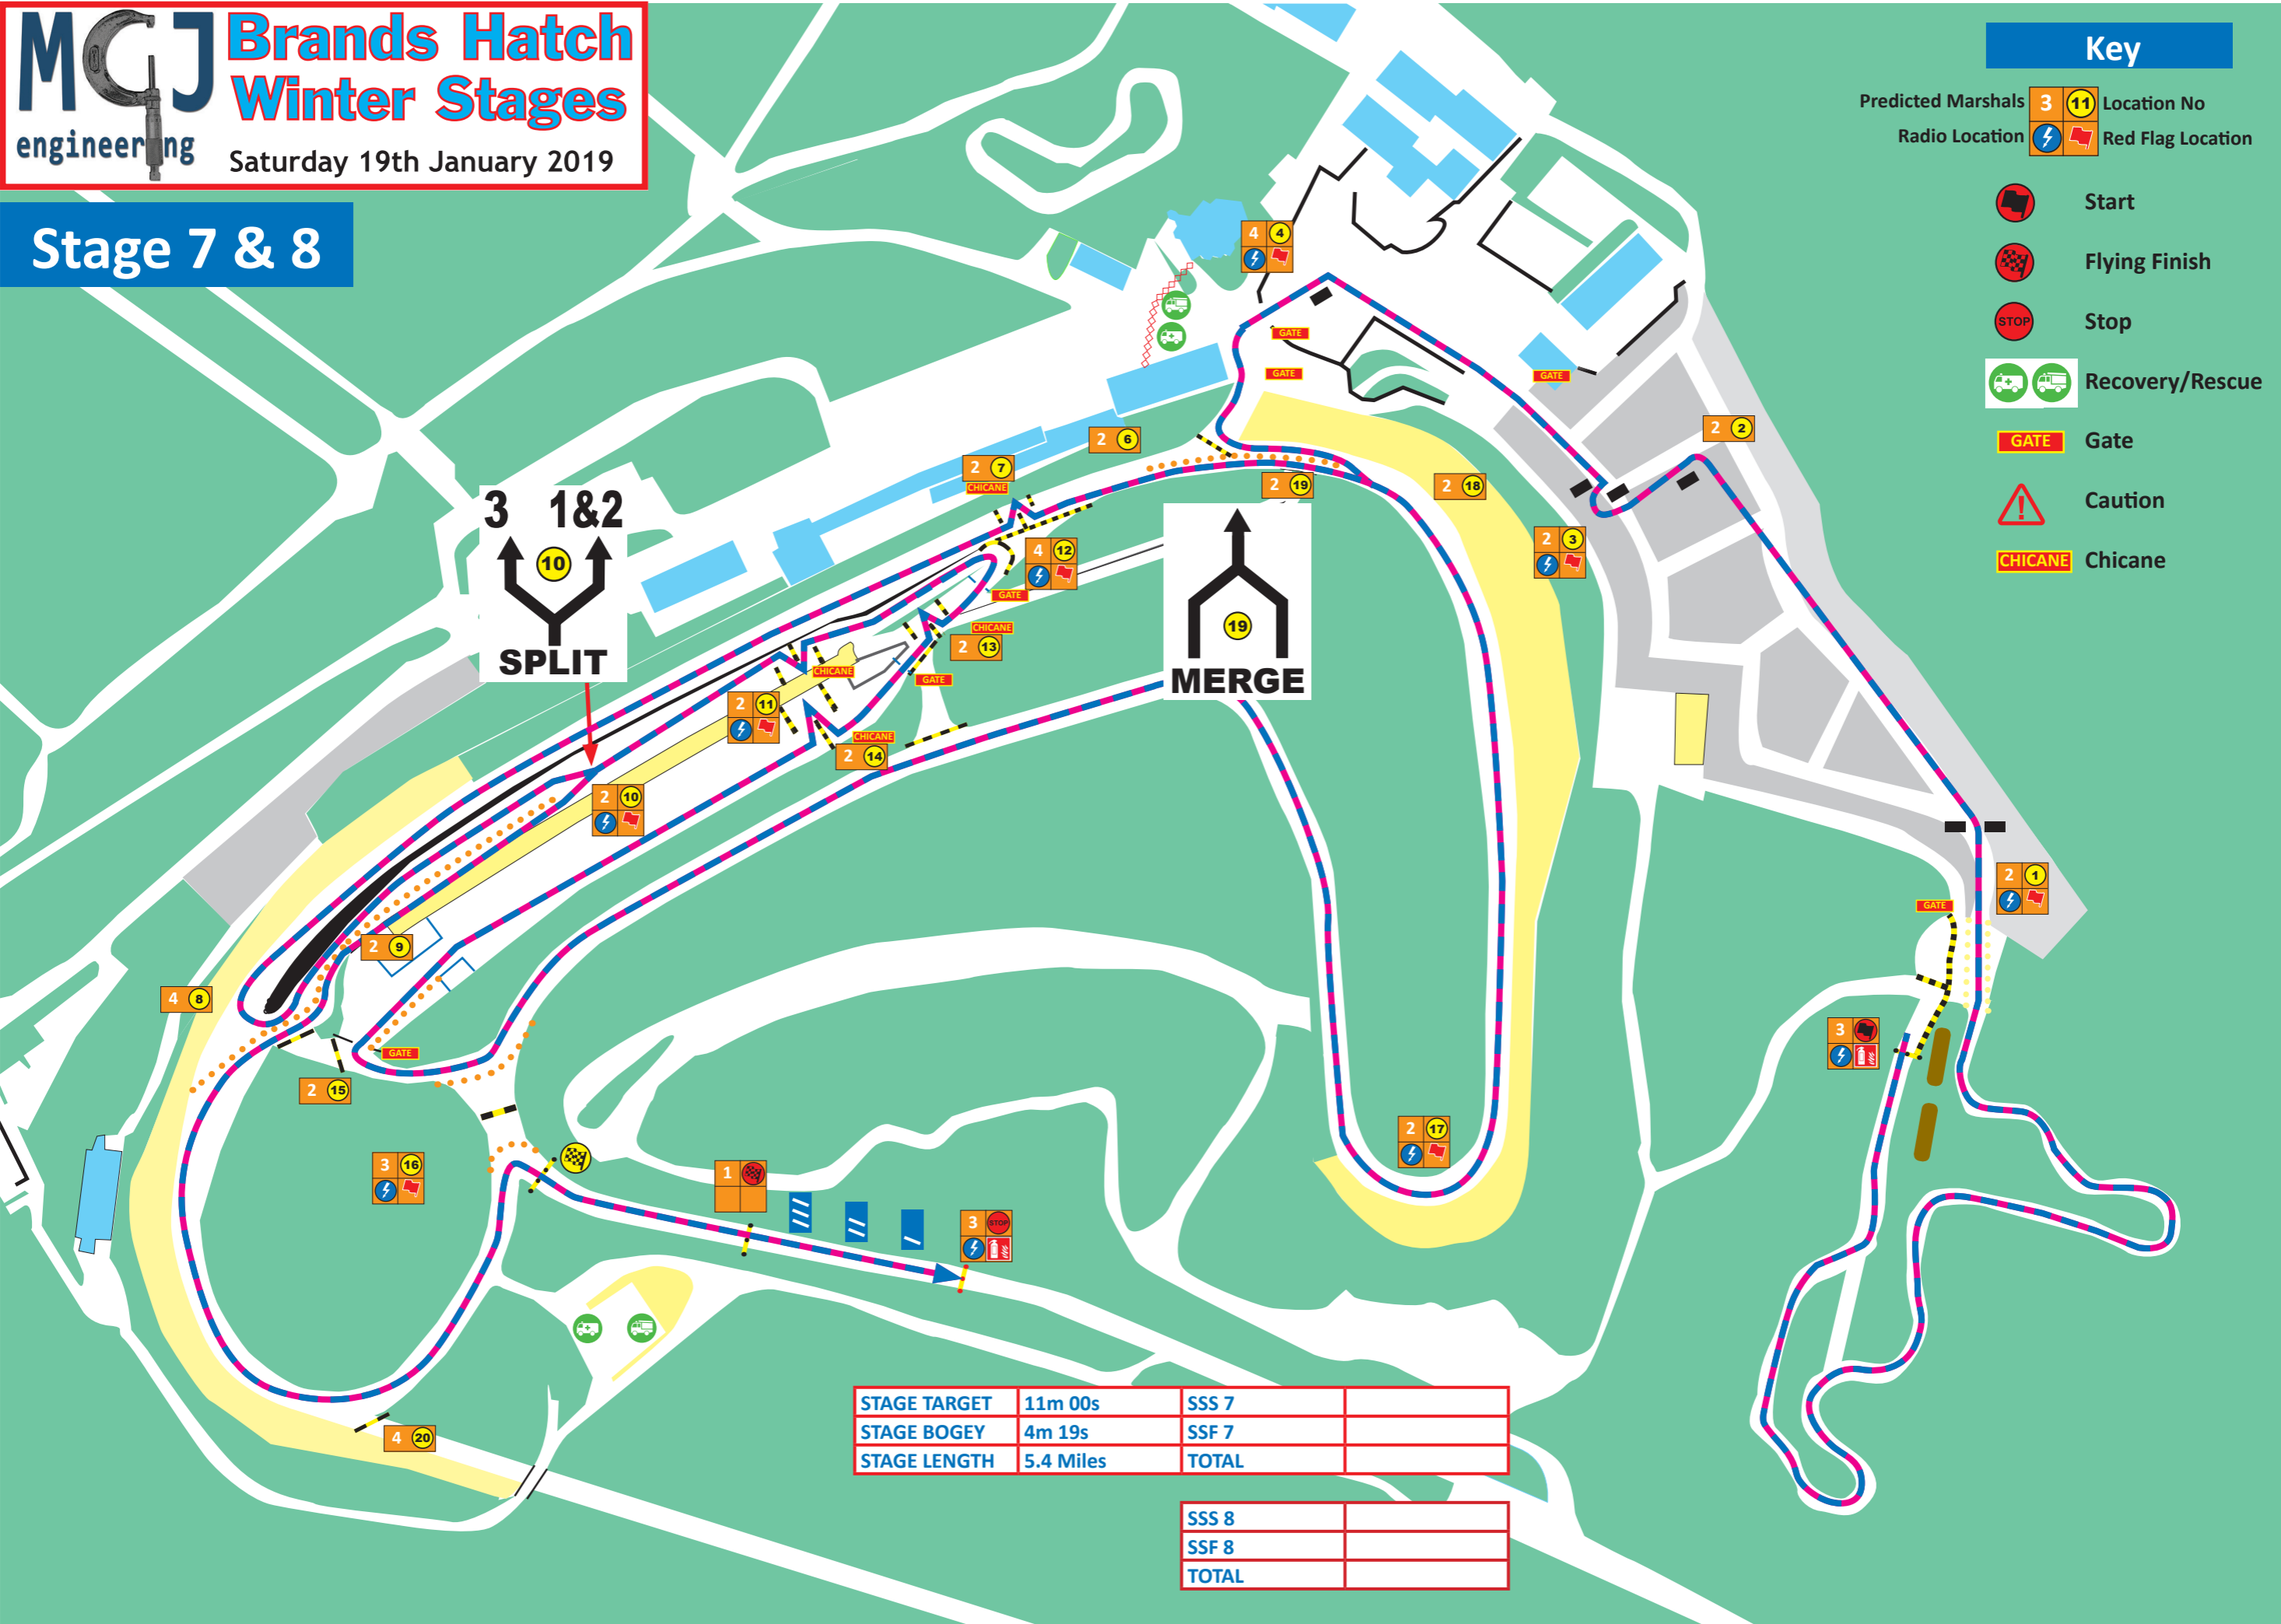

Stage 1 & 2

Key

- Predicted Marshals 3 11 Location No
- Radio Location ⚡ 🚩 Red Flag Location
- 🏁 Start
- 🏆 Flying Finish
- STOP Stop
- 🚑 Recovery/Rescue
- GATE Gate
- ⚠️ Caution
- CHICANE Chicane

STAGE TARGET	11m 00s	SSS 1	
STAGE BOGEY	3m 55s	SSF 1	
STAGE LENGTH	4.9 Miles	TOTAL	

SSS 2	
SSF 2	
TOTAL	

Stage 3 & 4

Key

Predicted Marshals 3 11 Location No
 Radio Location ⚡ 🚩 Red Flag Location

- Start
- Flying Finish
- Stop
- Recovery/Rescue
- Gate
- Caution
- Chicane

STAGE TARGET	11m 00s	SSS 3	
STAGE BOGEY	3m 46s	SSF 3	
STAGE LENGTH	4.7 Miles	TOTAL	

SSS 4	
SSF 4	
TOTAL	

Stage 5 & 6

Key

- Predicted Marshals 3 11 Location No
- Radio Location ⚡ 🚩 Red Flag Location
- Start
- Flying Finish
- Stop
- Recovery/Rescue
- GATE Gate
- Caution
- CHICANE Chicane

STAGE TARGET	11m 00s	SSS 5	
STAGE BOGEY	3m 50s	SSF 5	
STAGE LENGTH	4.8 Miles	TOTAL	

SSS 6	
SSF 6	
TOTAL	

Stage 7 & 8

Key

- Predicted Marshals 3 11 Location No
- Radio Location ⚡ 🚩 Red Flag Location
- Start
- Flying Finish
- Stop
- Recovery/Rescue
- GATE Gate
- Caution
- CHICANE Chicane

STAGE TARGET	11m 00s	SSS 7	
STAGE BOGEY	4m 19s	SSF 7	
STAGE LENGTH	5.4 Miles	TOTAL	